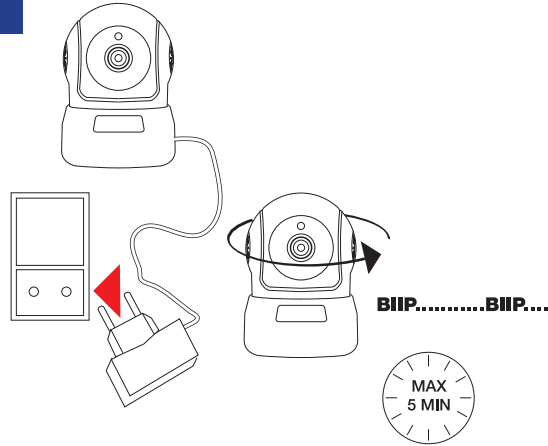

www.safehome.dk

3