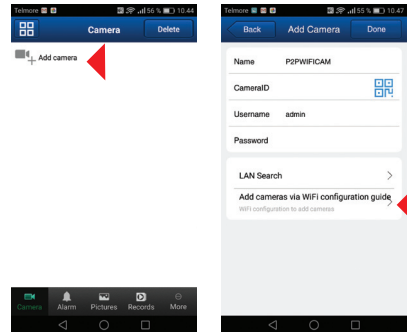

1

Easy Setup

2

App Store / Google Play
APP:
SafeHome Smart P2P

www.safehome.dk

3

4

www.safehome.dk

5

6

www.safehome.dk

7

8

www.safehome.dk