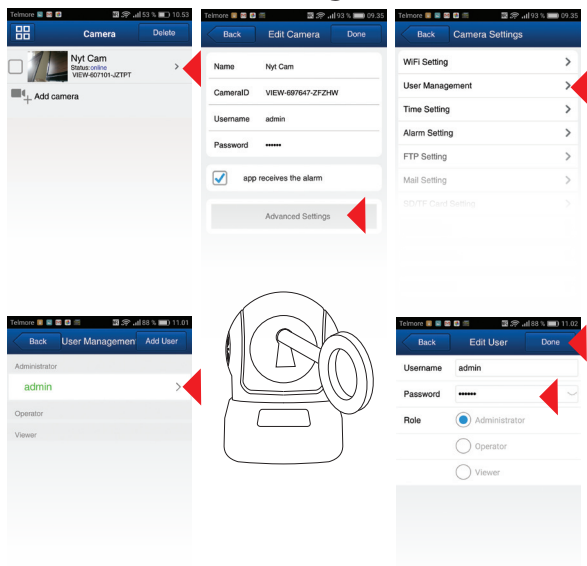

MicroSD Card & Reset Button

Max 64 GB

Reset 15 sec:

User: admin

Password: 123456

OBS: Change Password

www.safehome.dk

Disclaimer