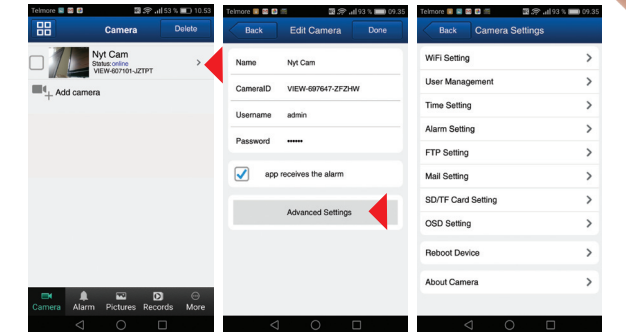

1

Easy Setup

2

App Store / Google Play
APP:
SafeHome Smart P2P

www.safehome.dk

3

4

www.safehome.dk

5

6

www.safehome.dk

7

8

www.safehome.dk