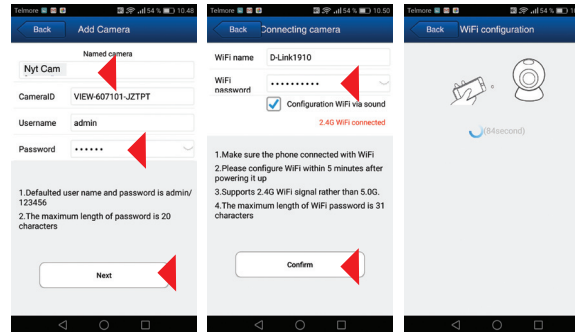

1

Easy Setup

2

App Store / Google Play
APP:
SafeHome Smart P2P

www.safehome.dk

3

4

www.safehome.dk

5

6

www.safehome.dk

7

8

www.safehome.dk