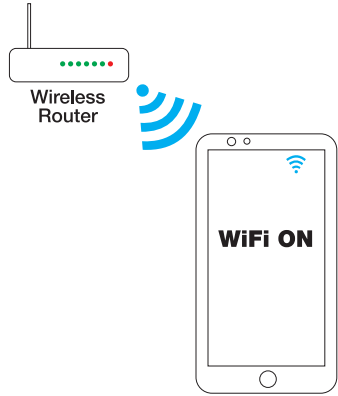

www.safehome.dk

X-SERIES

1 MP HD P2P Camera Quick Installation Guide

Model: 278056-NORDICX

1

Easy Setup

2

App Store / Google Play
APP:
SafeHome Smart P2P