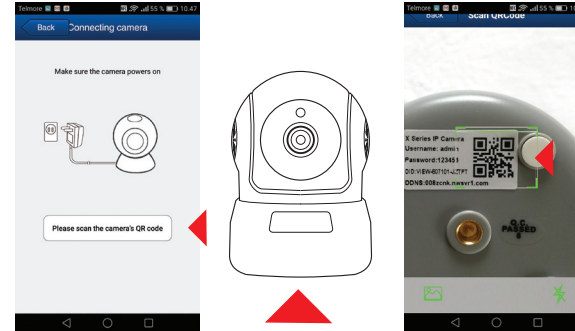

www.safehome.dk

5