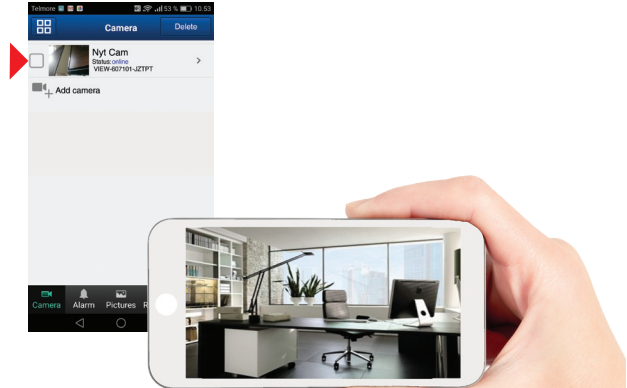

www.safehome.dk

7